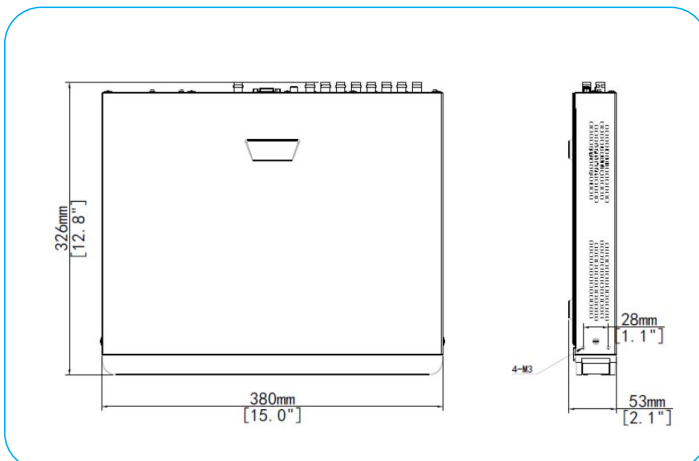

DIMENSIONS

SPECIFICATIONS

RAVEN-SMARTXVR16	
Video/Audio Input	
Analog Video Input	16-ch, BNC
IP Video Input	8-ch(only IP up to 24ch), each channel up to 4K
Supported Analog Camera Types	Support AHD input: 8MP@15fps, 5MP@20fps, 4MP@30fps, 1080P@30fps, 720P@60fps Support TVI input: 8MP@15fps, 5MP@20fps, 4MP@30fps, 1080P@30fps, 720P@60fps Support CVI input: 8MP@15fps, 5MP@20fps, 4MP@30fps, 1080P@30fps, 720P@60fps Support CVBS input
Audio Input	1-ch, RCA (Audio Compression:G.711U)
Two-way Audio	1-ch, RCA
Network	
Incoming Bandwidth	80Mbps (Up to 112Mbps after all analog channel conversion)
Outgoing Bandwidth	160Mbps
Remote Users	128
Protocols	TCP/IP, P2P, UPnP, NTP, DHCP, PPPoE, HTTP, HTTPS, DNS, DDNS, SMTP
Video/Audio Output	
CVBS Output	1-ch, BNC
VGA Output	1920x1080p/60Hz, 1920x1080p/50Hz, 1600x1200/60Hz, 1280x1024/60Hz, 1280x720/60Hz, 1024x768/60Hz
HDMI Output	4K(3840X2160)/30Hz, 1920x1080p/60Hz, 1920x1080p/50Hz, 1600x1200/60Hz, 1280x1024/60Hz, etc.
Audio Output	1-ch, RCA
Synchronous Playback	16-ch
Decoding/Encoding	
Decoding Capability	Analog: 16 x 8MP Lite@8, 16 x 720@30; IP: 24 x D1@30, , 8 x 1080P@30
Encoding Recording	Main stream: 8MP Lite@8fps, 5MP Lite@12fps, 4MP Lite@15fps, 2MP@15fps, 720P@30fps Sub stream: D1@12fps(Max)
HDD and Browser	
SATA	2 SATA interfaces(Up to 8TB for each HDD)
Browser(for Windows)	IE(IE10/11) , Firefox (version 52.0 and above), Chrome(version 45 and above), Edge(version 79 and above)
External Interface	
Network Interface	1 RJ45 10M/100M/1000M self-adaptive Ethernet Interface
USB Interface	Rear panel: 1 x USB3.0, Front panel: 1xUSB2.0
Other Interface	1 x RS485, 4 x Alarm In, 1 x Alarm Out

General	
Power Supply	12V DC Power Consumption: ≤ 12 W (without HDD)
Working Environment	+14°F~+131°F (-10°C~+ 55°C), Humidity ≤ 90% RH (non-condensing)
Dimensions (W×D×H)	380mm ×326mm× 53mm (15.0" × 12.8"×2.1")
Weight (without HDD)	≤4.4lb(2.0 Kg)