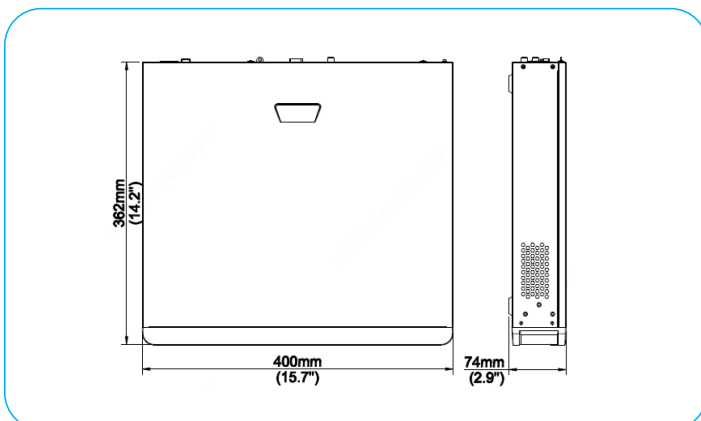

DIMENSIONS

SPECIFICATIONS

RAVEN-EDGE32NVR	
Video/Audio Input	
IP Video Input	32-ch
Two-way Audio Input	1-ch, RCA
Network	
Incoming Bandwidth	160Mbps
Outgoing Bandwidth	64Mbps
Remote Users	128
Protocols	P2P, UPnP, NTP, DHCP, PPPoE
Video/Audio Output	
HDMI/VGA Output	HDMI: 4K (3840x2160@30), 1920X1080@60, 1920X1080@50, 1600X1200@60, 1280X1024@60, 1280X720@60, 1024X768@60 VGA: 1920X1080@60, 1920X1080@50, 1280X1024@60, 1280X720@60, 1024X768@60
Recording Resolution	8MP/6MP/5MP/4MP/3MP/1080p/960p/720p/D1/2CIF/CIF
Audio Output	1-ch, RCA
Synchronous Playback	32-ch
Corridor Mode Screen	3/4/5/7/9/10/12/16/32
Decoding	
Decoding format	Ultra 265/H.265/H.264
Liveview/Playback	8MP/6MP/5MP/4MP/3MP/1080p/960p/720p/D1/2CIF/CIF
Capability	2 x 4K@30, 4 x 4MP@30, 5 x 3MP@30, 8 x 1080P@30, 16 x 720P@30, 32 x D1@30
Hard Disk	
SATA	4 SATA interfaces
Capacity	Up to 10TB for each disk
External Interface	
Network Interface	1 RJ-45 10M/100M/1000M self-adaptive Ethernet Interface
USB Interface	Front panel: 1 x USB2.0, Rear panel: 1 x USB3.0
Serial Interface	1 x RS485
Alarm In	16-ch
Alarm Out	4-ch
PoE	
Interface	16 RJ-45 10M/100M/1000M self-adaptive Ethernet Interface
Max Power	Max 30W for single port Max 240W in total
Supported Standard	IEEE 802.3af/at

SPECIFICATIONS

General	
Power Supply	100 ~ 240V AC Power Consumption: ≤15W(without HDD)
Working Environment	+14°F~+131°F (-10°C~+ 55°C), Humidity ≤ 90% RH (non-condensing)
Dimensions (W×D×H)	400mm x 362mm x 74mm (15.7" x 14.2" x 2.9")
Weight (without HDD)	≤11.02lb (5kg)